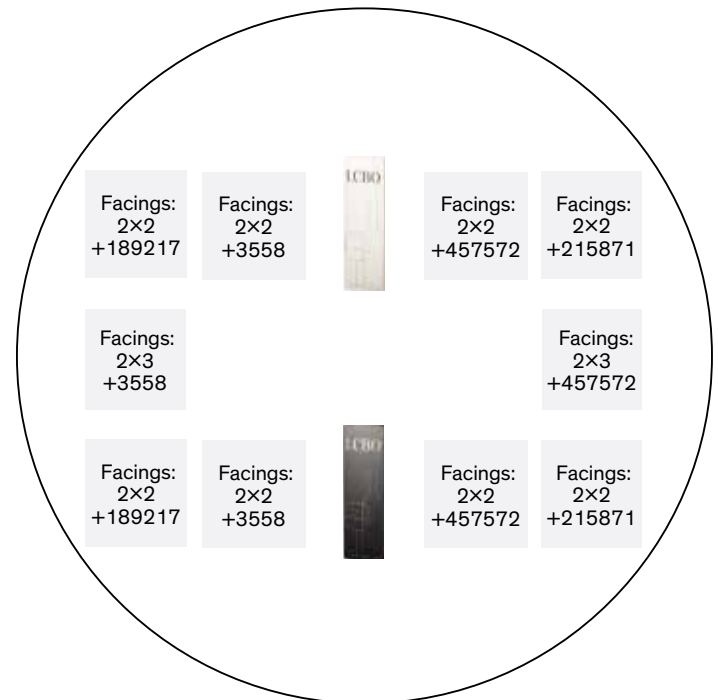

Value-Add (VA) - Rep Applied: Jolly Cuts Maple Syrup

Merchandising Instructions

- Refer to the Store Layout section for inventory management of product.
- Please review your floor plan and ensure the fixture is by the entrance of your store. Please be mindful of which table you have and merchandise accordingly.
- Merchandise the participating products according to the planogram.
- Install the table sign.
- Merchandise the pre-printed shelf talkers in front of participating products.

Signage Components

- Entrance Table Sign with Extension ENG (Re-order # 25P8-ET1) / BIL (Re-order # 25P8-ET2)
- Shelf Talkers ENG (Re-order # 25P8-ET5) / BIL (Re-order # 25P8-ET6)

Say Hello to Gibson's Finest and enjoy great value offers, including a cocktail syrup value-add.

Planogram - Square Table

Planogram - Round Table

End Aisle #1 (BS-BSE) COCKTAIL OF THE MONTH

Maple Toddy

This is a sold program. Participation is mandatory.

Key Dates (October 13 - November 9, 2024)

The Cocktail of the Month program is merchandised on End Aisle #1, and the Promo Code is **BS-BSE**. **There will NOT be any products listed under EA1 in your store promo tree.**