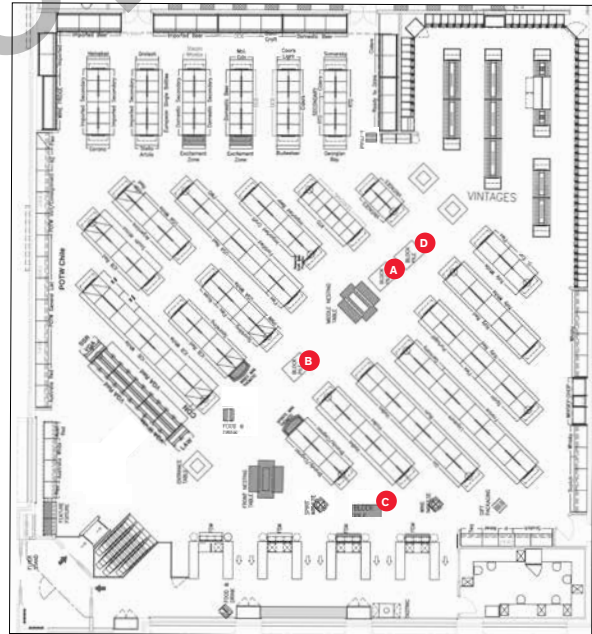

Store Floor Plan Example - Angle Layout

With the implementation of the additional Promo programs into the Promo Tree, Category Management will no longer be allocating inventory for these programs and stores will only receive inventory based on their Default Management settings

Therefore, it is imperative you review your Min. settings on these programs to ensure a "Ready-for-Business" level of inventory. Please review the new Default Management screen and its' Min. settings. If left unadjusted all the new promo programs have a min setting of either 0 or 1 case which will result in the system suggesting only 1 or 2 cases. Consequently, it is essential these are reviewed and change if required.