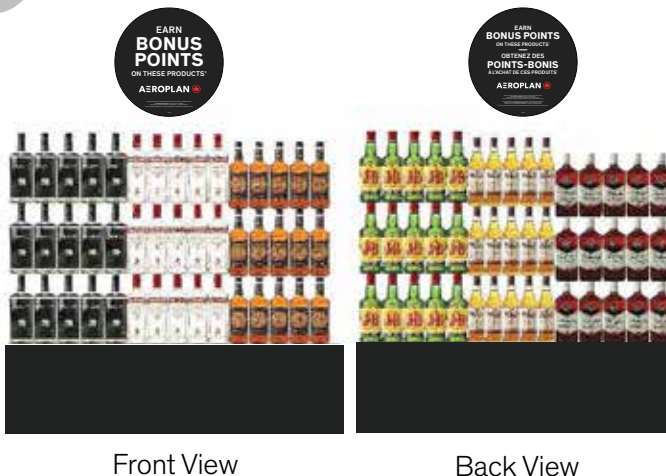

Block Pile Spirits: Participating Products

LCBO#	Description	Size (mL)	Offer
8599	Bell's Original Scotch Whisky	750	BAP
207662	Ballantine's Finest Blended Malt Scotch Whisk	1140	BAP
216929	Smirnoff Vodka	1140	BAP
217646	J & B Rare Scotch Whisky	1140	BAP
226316	Hiram Walker Special Old Rye Whisky Pet	1140	BAP
240150	Polar Ice Vodka	1140	BAP, VA

Value-Add (VA) - Rep Applied: Polar Ice Blizzard Vodka 50 mL