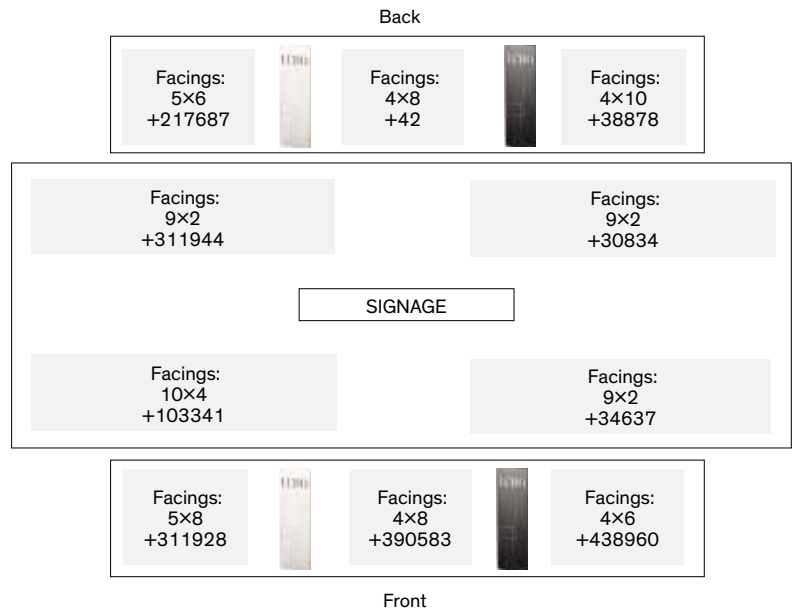

Premium Flight

7Ft Nesting Table Planogram (For stores that do not have end tables)

*Please flex products according to the size and configuration of your table using the planogram below for direction.

Standard Flight

7Ft Nesting Table Planogram (For stores that do not have end tables)

*Please flex products according to the size and configuration of your table using the planogram below for direction.