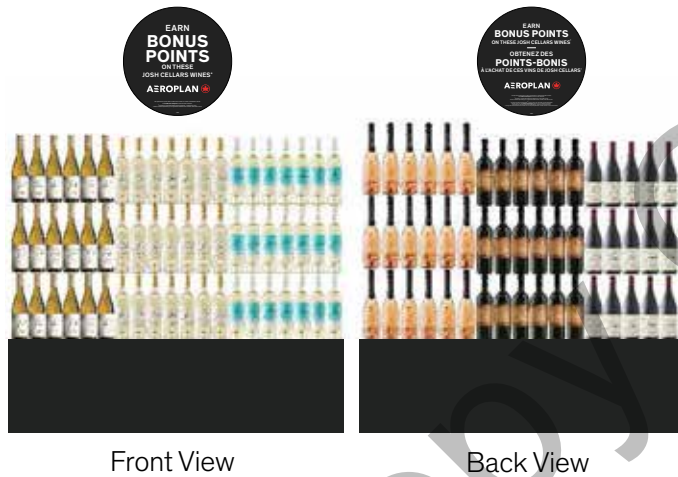

Block Pile Wines: Participating Products

LCBO#	Description	Size (mL)	Offer
17150	Josh Cellars Pinot Noir	750	BAP
17807	Josh Cellars Cabernet Sauv Rvs Bourbon Barrel Aged	750	LTO, BAP
21624	Josh Cellars Prosecco Rosé	750	LTO, BAP
38640	Josh Cellars Seaswept Sauv Blanc & Pinot Grigio	750	LTO, BAP
561100	Josh Cellars Chardonnay	750	BAP
643114	Josh Cellars Sauvignon Blanc	750	LTO, BAP