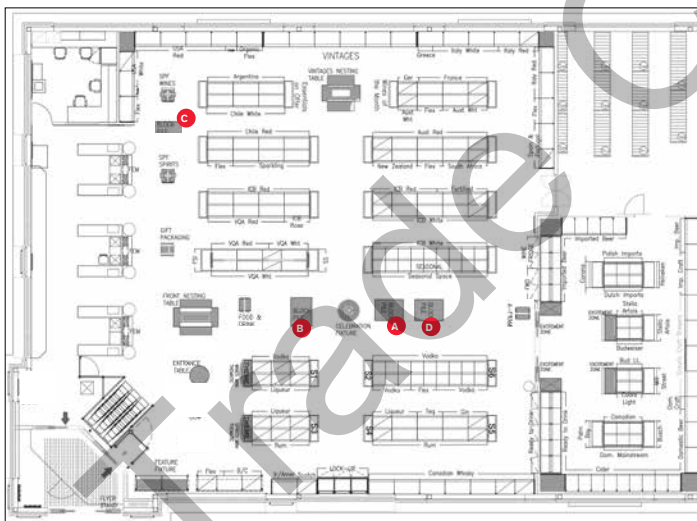

STORE LAYOUT

Overview

There are three table display points and the Feature Fixture display; most stores will have one or two display points, and some larger stores may have all displays.

ACTION: These displays will be referred to by their respective fixture names and acronyms on the Promo Tree:

Store Floor Plan Example - Rectangle Layout

Store Floor Plan Example - Angle Layout

With the implementation of the additional Promo programs into the Promo Tree, Category Management will no longer be allocating inventory for these programs and stores will only receive inventory based on their Default Management settings