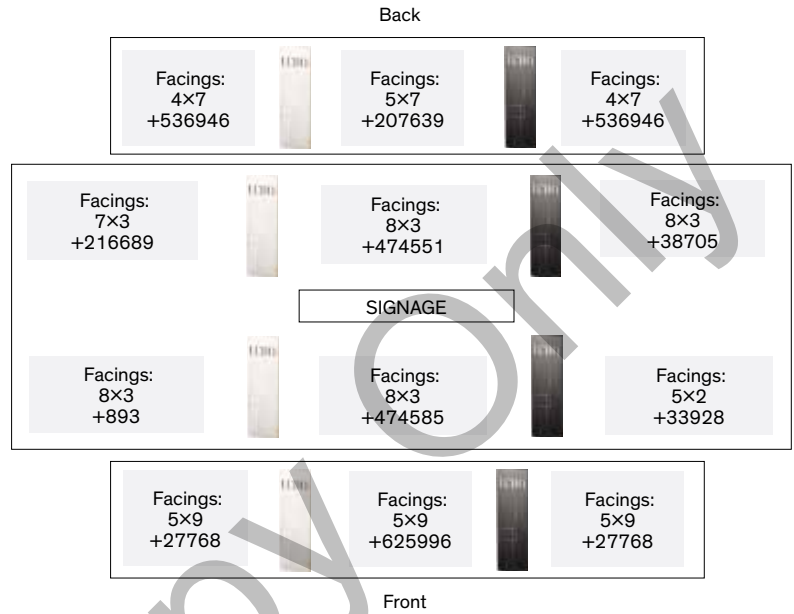

Premium Flight

7Ft Nesting Table Planogram (For stores that do not have end tables)

*Please flex products according to the size and configuration of your table using the planogram below for direction.

Standard Flight

7Ft Nesting Table Planogram (For stores that do not have end tables)

*Please flex products according to the size and configuration of your table using the planogram below for direction.