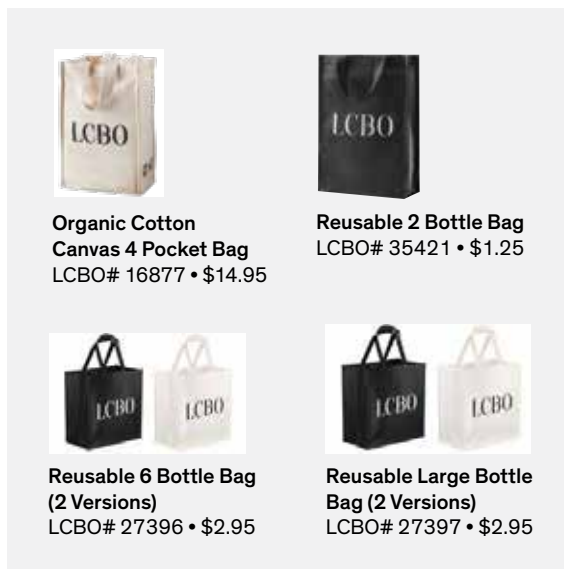

HOW TO MERCHANDISE

Gift Packaging Floor Merchandiser (Metal)

Continue to merchandise the operational signage for this fixture.

Place the merchandiser in a prominent, high-traffic location near the front of the store. Please continue to replenish the fixture throughout the promotion.

Signage Re-order Codes

Stores in FLS designated areas MUST display the bilingual side of the sign. Replacement signs can be ordered from Customer Care Retail Field Store Support: 416-864-6787 or email storecare@lcbo.com.

	Description	Reorder #
	Reusable Bags Insert Sign	ENG/ENG: 23OP-GFT13 BIL/BIL: 23OP-GFT15
	Reusable Bags Metal Stand Bottom (solid black)	23OP-GFT14
	$1.25 Reusable Bag Hot Button Signs	25OP-GFT4
	$14.95 Reusable Bag Hot Button Signs	25OP-GFT6
	$2.95 Reusable Bag Hot Button Signs	25OP-GFT5
	Hot Button Sign Clip (bundles of 10)	NIHK102