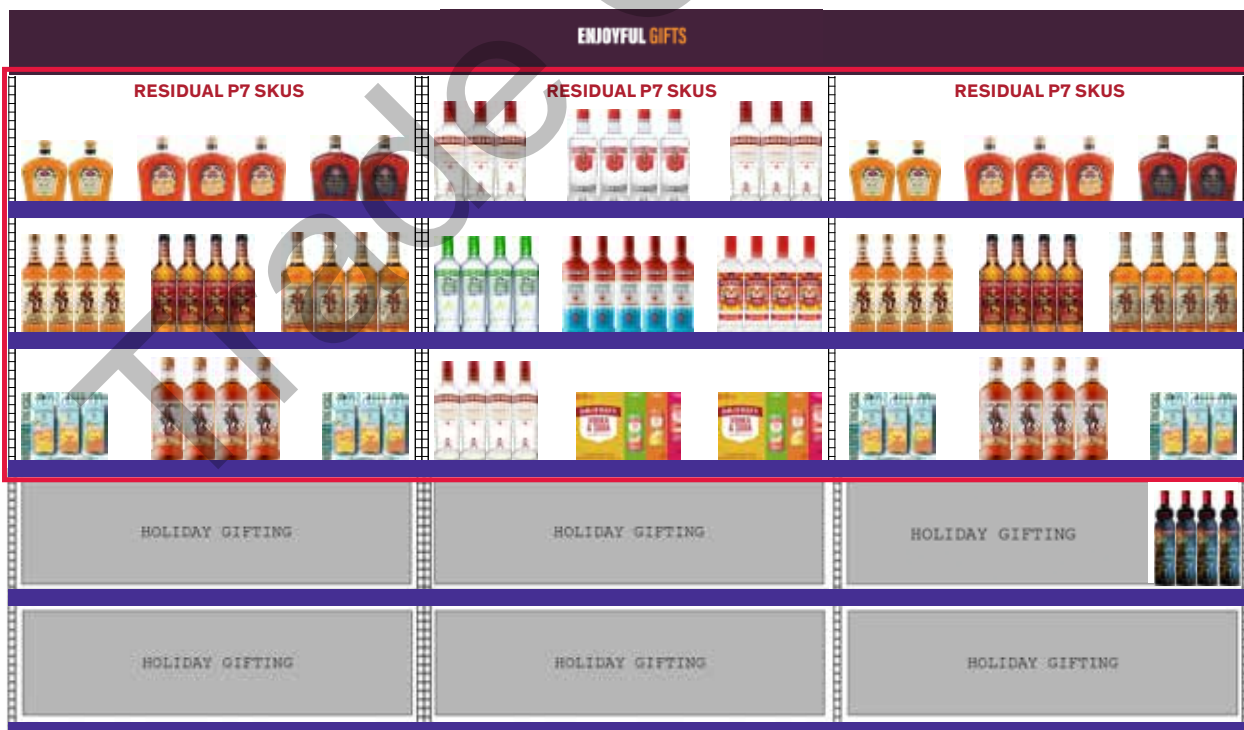

12ft. Feature Fixture