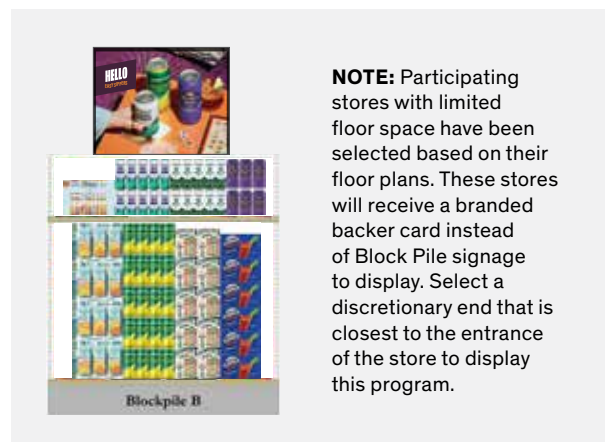

NOTE: Participating stores with limited floor space have been selected based on their floor plans. These stores will receive a branded backer card instead of Block Pile signage to display. Select a discretionary end that is closest to the entrance of the store to display this program.

Merchandising Instructions

- Merchandise the pricer cards in front of the participating products.
- Install the shelf talkers in front of the participating products in section.
- **NOTE:** Select stores will use the new Metal Frame for Block Piles using the Metal Frame Insert sign.